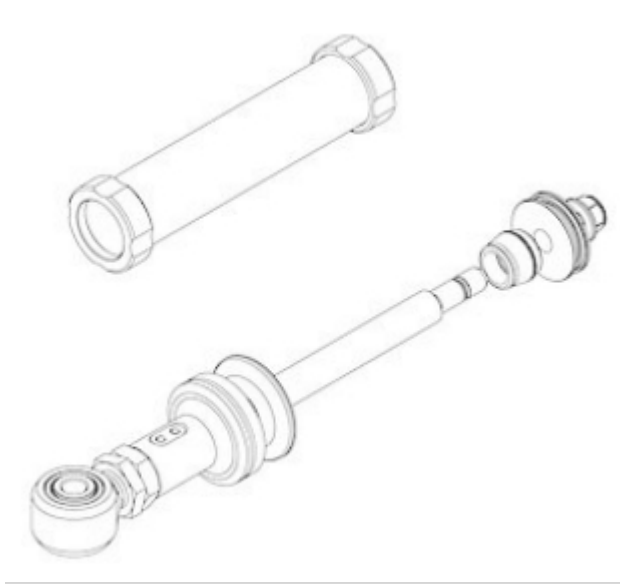

Öhlins DTC

Gottlieb-Daimler-Straße 25
53520 Meuspath
Germany

Phone: +49 (0) 2691 -
937780
Fax: +49 (0) 2691 - 9377890
E-Mail: info.odtc@driv.com

Office Hours

Monday to Friday
08:00 AM to 12:30 PM
01:30 PM to 05:00 PM