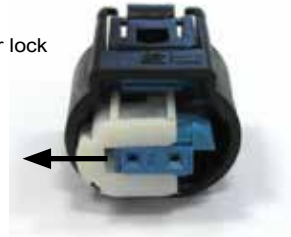

Front axle and rear axle:

1

Open the connector lock. Remove the standard wire out of the connector. Use a correct tool.

Connector lock

2

Insert the completed wire with sealings into the supplied connector. The pin position/ cable colour is not relevant. After this lock the connector by bringing back the plastic part in the picture above in the direction of the arrow "Connector cover".

MOUNTING INSTRUCTIONS

Front axle:

3

Mount the front axle electronic kit with the supplied edge clips and cable ties on the chassis edge. Run the shock absorber cable along the marked point and fix it on the original wire harness with the supplied cable ties. Insert the standard connector into the electronic component connector until it locks.

Rear axle:

4

Mount the rear axle electronic kit with the supplied cable ties on the wire harness. Run the shock absorber cable along the marked point and fix it on the original wire harness with the supplied cable ties. Insert the standard connector into the electronic component connector until it locks.